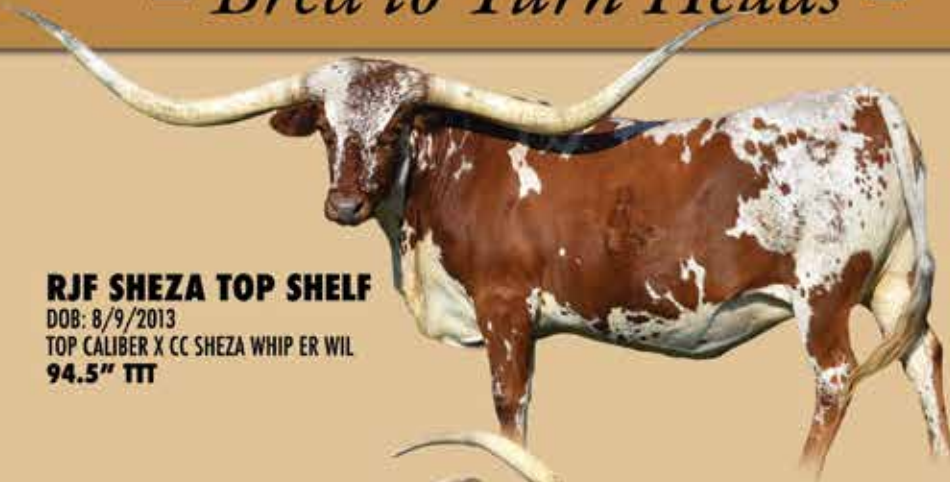

75

HIDDEN SPRINGS RANCH

- Bred to Turn Heads -