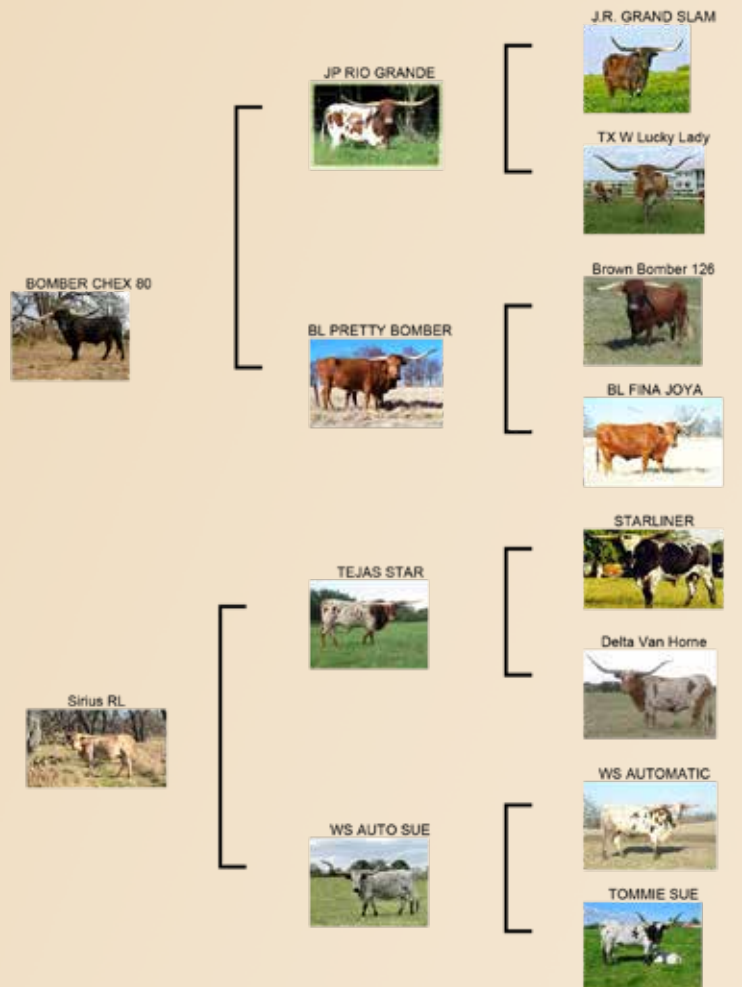

**COMMENTS:** OCV'd. Not many Bomber Chex daughters come available. She's a deep bodied, clean underneath, straight on top and square in the back with horns cranking over to be a very twisty momma cow. Her dam, Sirius RL, and granddam, WS Auto Sue, bring big soggy calves to the pens every year. She's bred for a quick return on your money. We did all the work, take her home and reap the rewards. More information at [www.RobertsLonghorns.com](http://www.RobertsLonghorns.com).