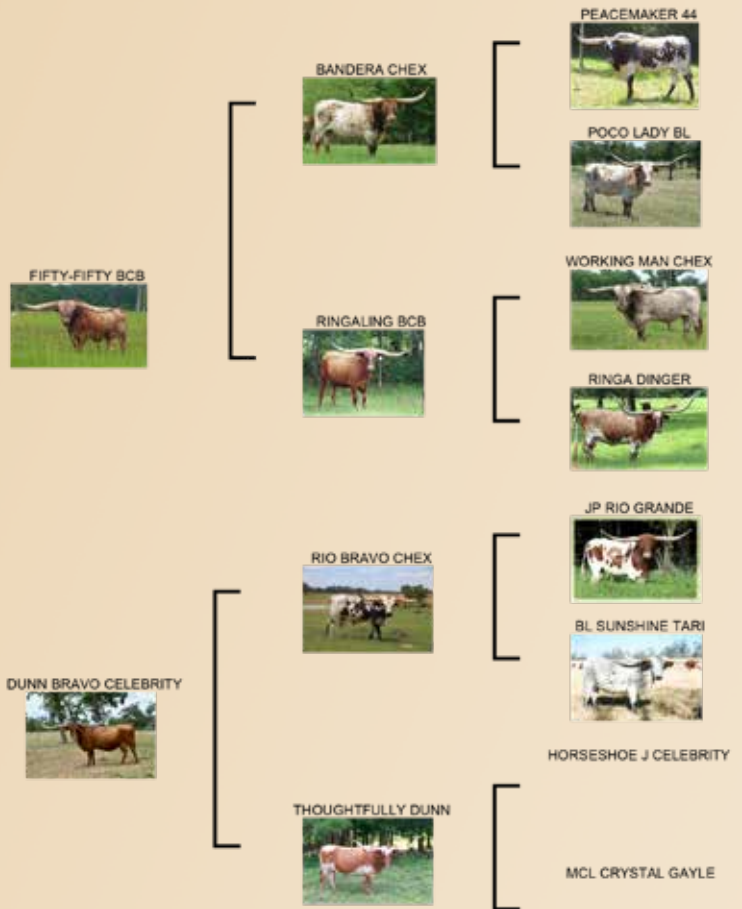

**COMMENTS:** Lily is a heifer with a proven pedigree. She has a correct conformation and has good solid black feet. She is good natured and is extremely easy to work with. Lily measured 60" TTT at 2 years old and 64" TTT at 27 months. Her full sister sold for over \$70K and her full brother, Dunn Aces High, is an awesome bull measuring over 85" TTT. She has been exposed to our young junior herd sire, Solid Ground BCR. He is a son of Cornerstone ECR out of HR Slam's Rose. Solid Ground measures 60" TTT at 20 months. Lots of over 90" TTT animals in these pedigrees. The offspring should be interesting to say the least, bull or heifer. Stay posted for updates at [www.BullCreekLonghorns.com](http://www.BullCreekLonghorns.com).